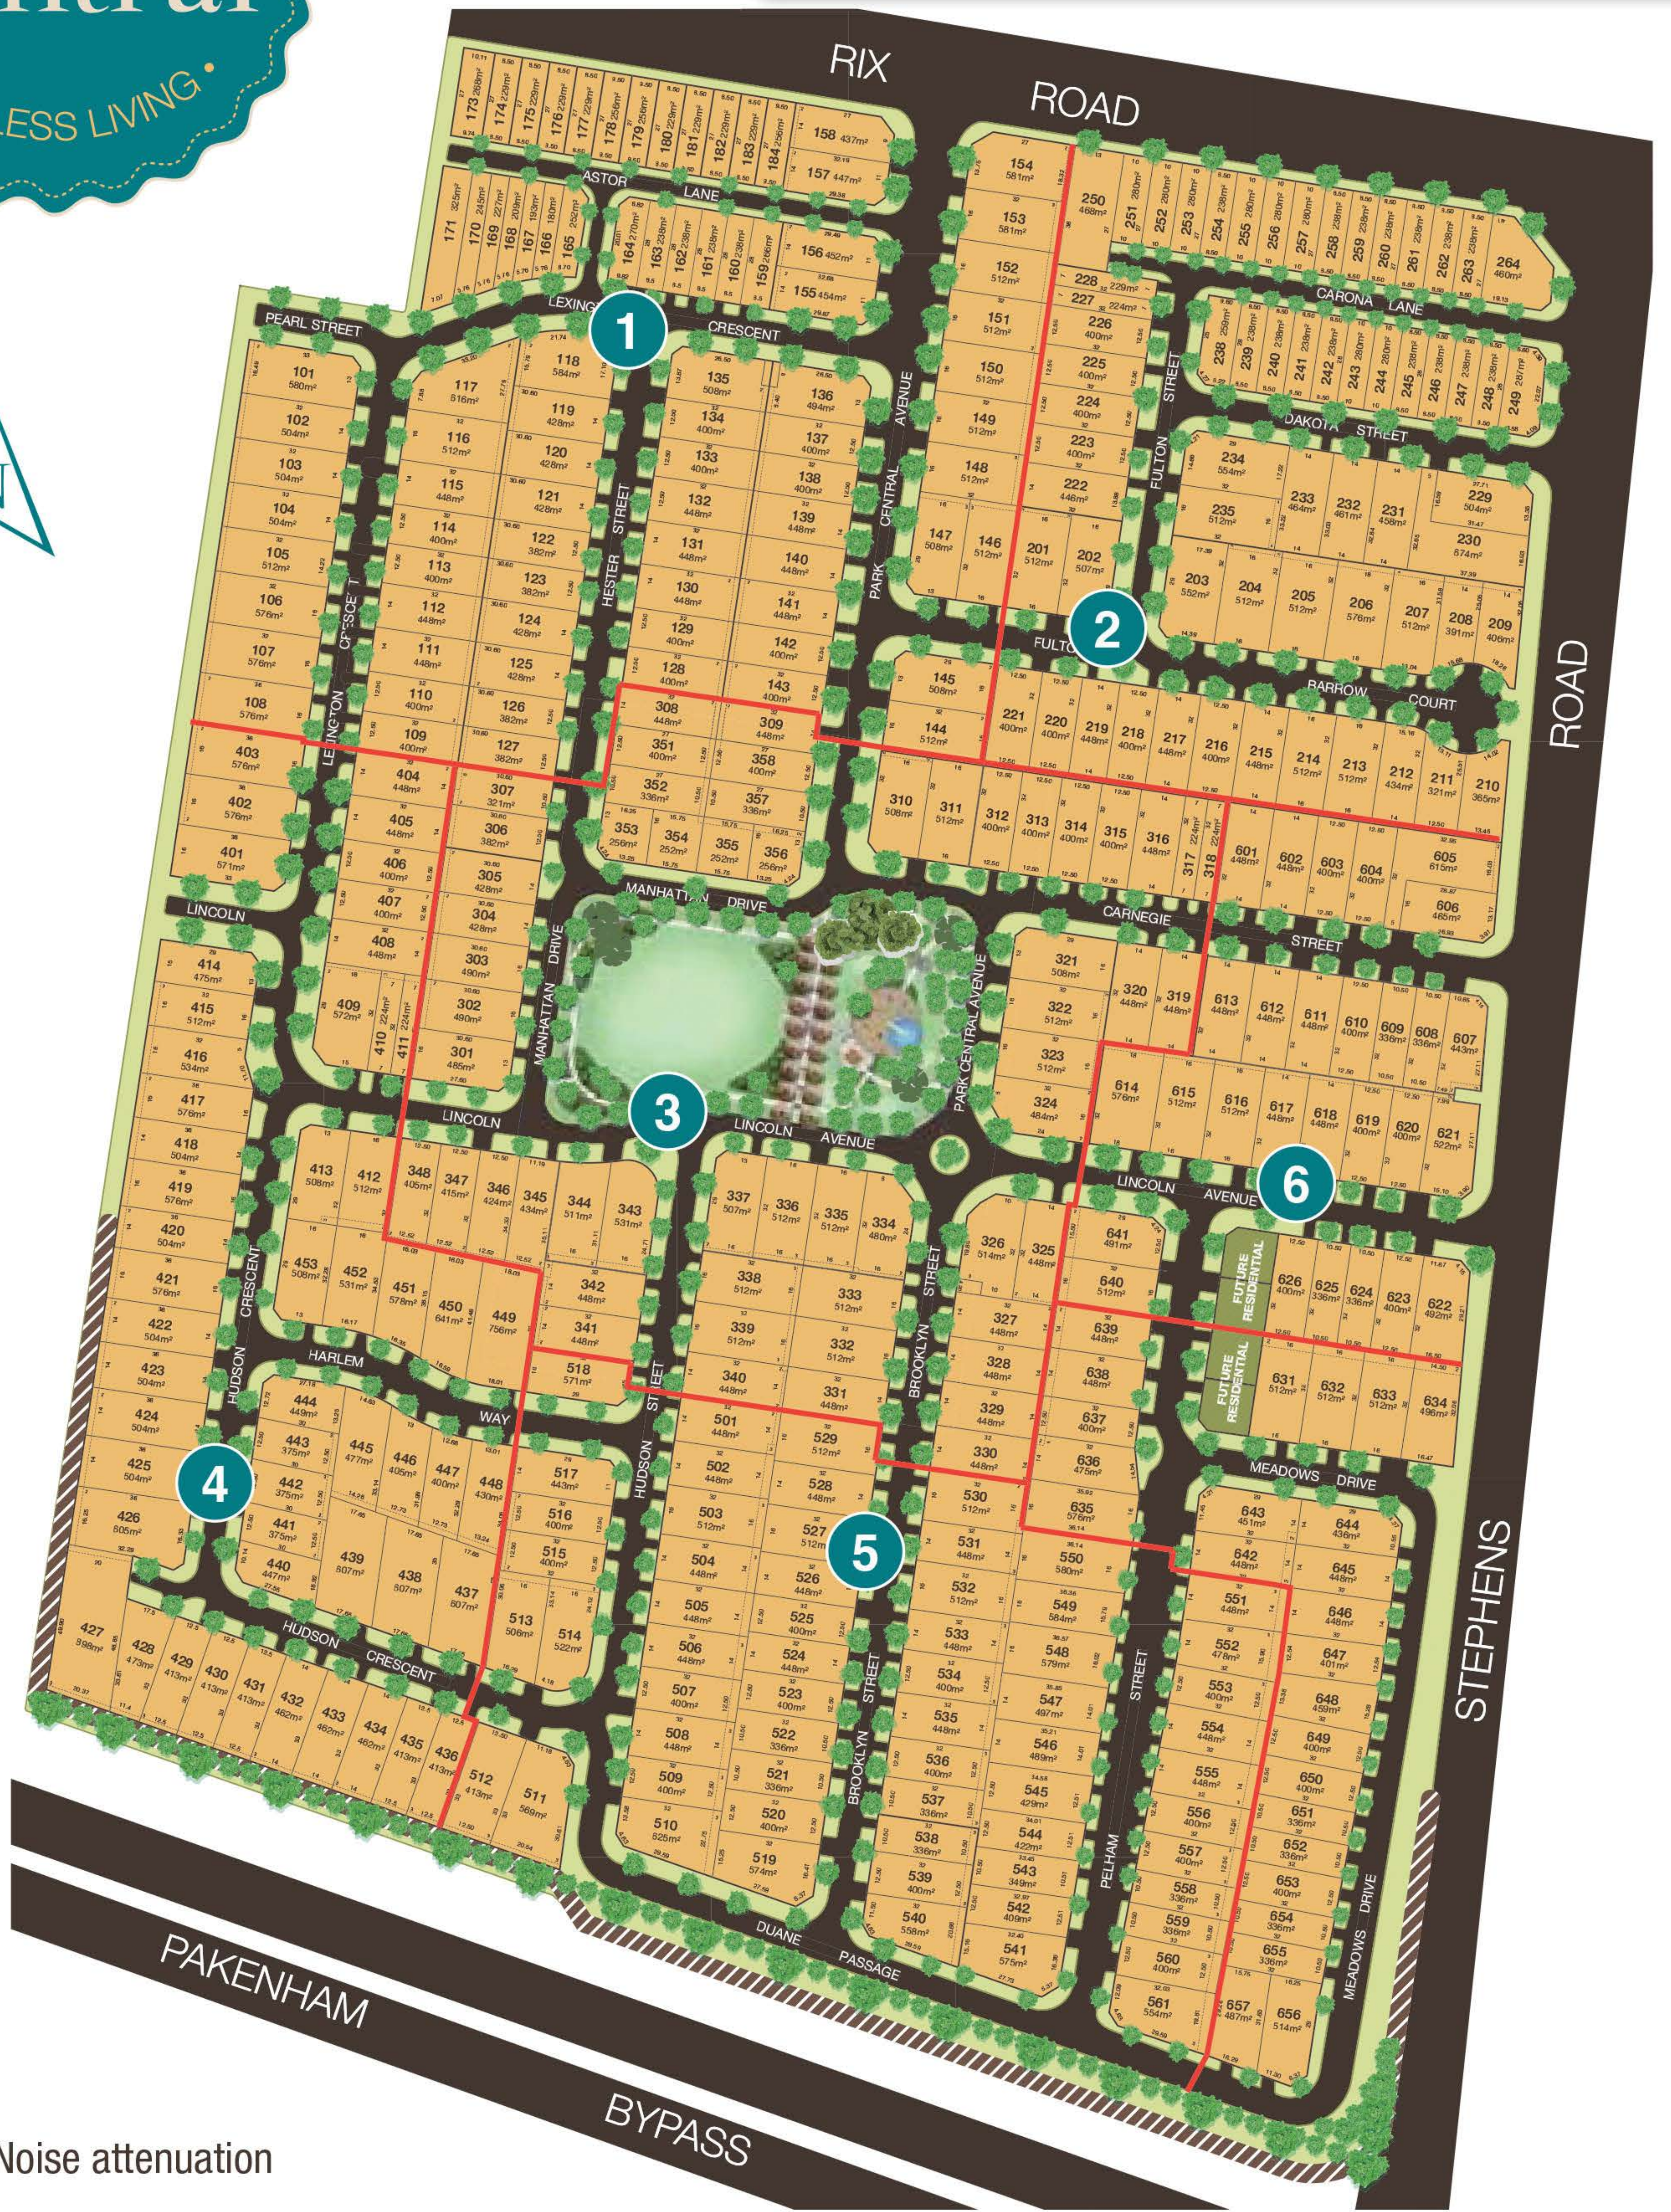

PARK CENTRAL ESTATE MASTERPLAN

 Noise attenuation

CALL 0487 888 038 (GREG RANKIN)
VISIT parkcentralestate.com.au

PROUDLY DEVELOPED BY:
 NATIONAL
PACIFIC
PROPERTIES