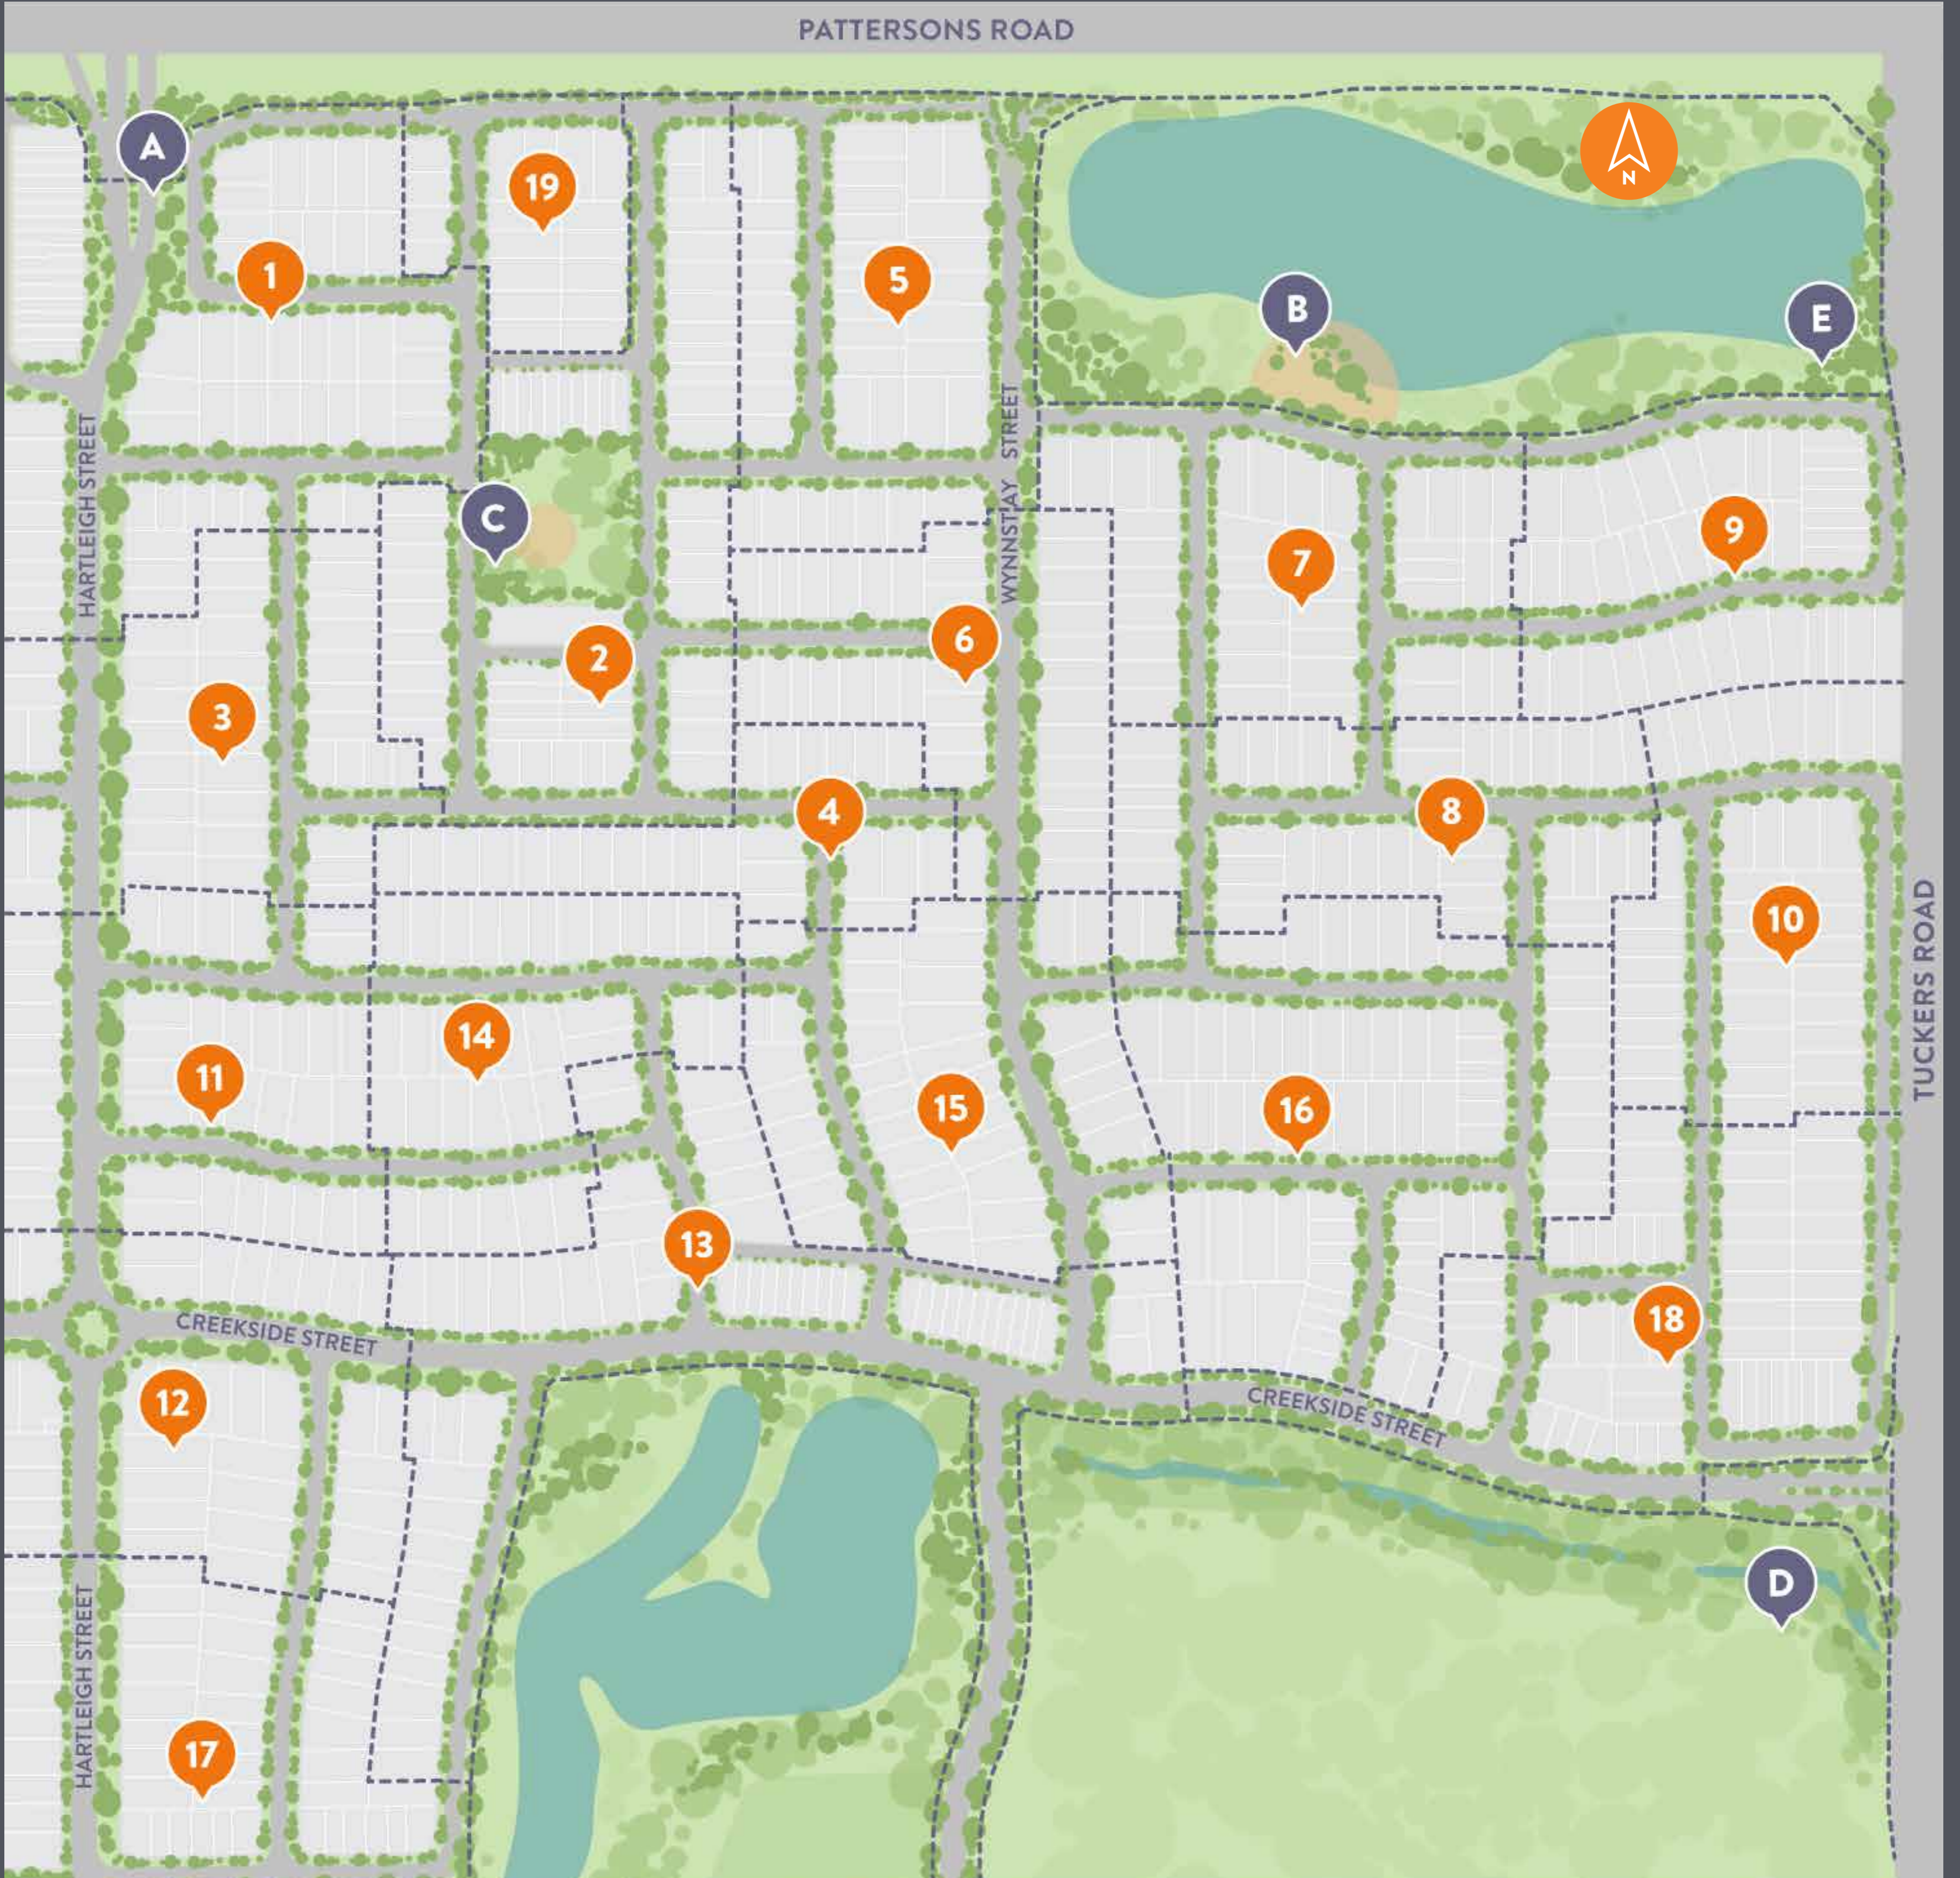

A Entrance

# FIND YOUR PLACE IN THE HEART OF CLYDE.

B The Pavilion

C Parkland & Activity Areas

D Artist Impression - Active Walking Tracks & Water Catchment

E The Big Wheelbarrow - An impressive sculpture designed by artist Ben Gilbert